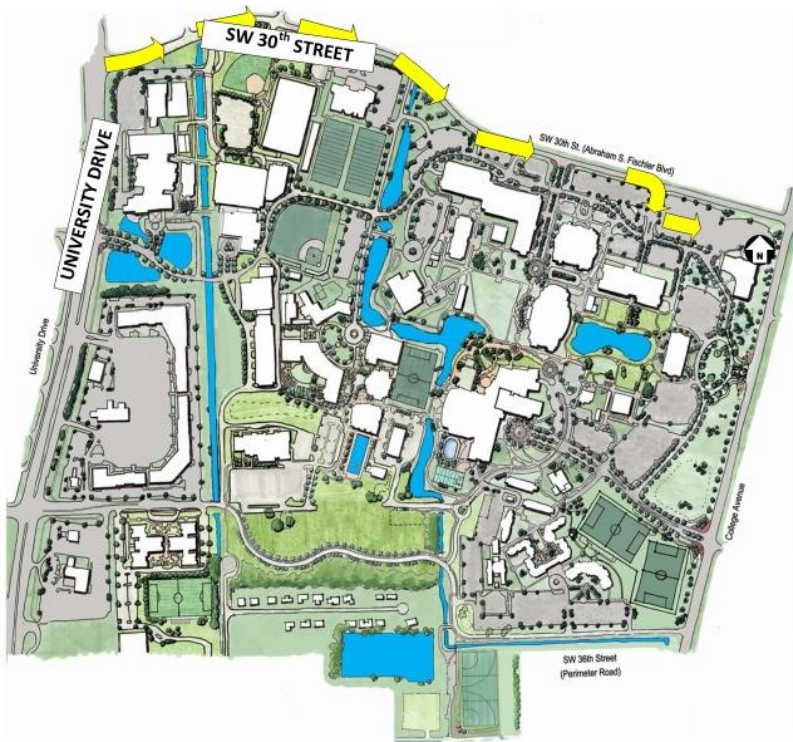

NSU Law School Parking Lot

New Student Orientation

August 13th – 17th, 2018

NOVA SOUTHEASTERN
UNIVERSITY

7:00am – 11:00pm

**DISPLAY THIS PASS ON THE DASHBOARD
OF YOUR CAR WHEN YOU PARK**

Directions to the Law School:

From I-95, north or south, or Florida's Turnpike, north or south, take I-595 exit, westbound. Proceed on I-595 and exit on University Drive; turn south (left) on University Drive and proceed southbound to SW 30th Street; turn left on SW 30th Street and continue driving for approximately $\frac{3}{4}$ of a mile, where you will find the University's Northeast entrance. Turn right on the Northeast entrance, you will see two gated parking lots (left and right), turn to the left gated parking lot and enter the automatic gate. Park in any general parking space.